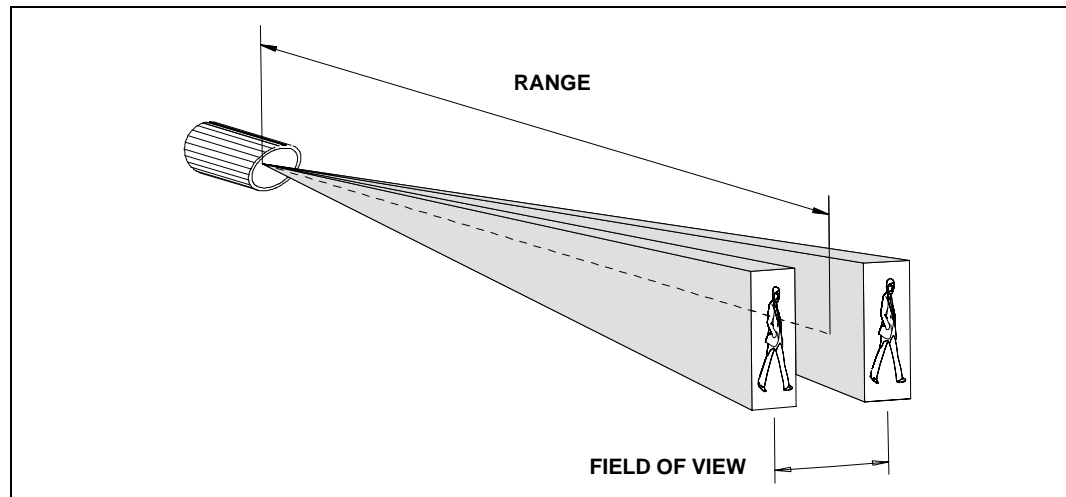

### Passive Infrared Intruder / Vehicle Sensors Outdoors / Severe Environments: Commercial Products (COTS)

MODEL	TYPE	SIZE	RANGE (nominal)	HORIZONTAL FOV (nominal)	ELECTRONICS	OUTPUT	DIRECTIONAL	TERMINATION	TAMPER SENSE	COMMENTS
802M3	Miniature customizable	6-1/2 x 7/8 in	60 ft	6-1/2 ft FOV @ 60 ft distance	Yes	TTL	No	10 ft pigtail	No	Unpainted, aluminum housing
8501M3	Miniature short range	4 x 1-1/4 in	150 - 200 ft	8 ft FOV @ 100 ft distance	No	Sensor analog	No	Receptacle	Yes	Tamper sense connects to V+ through a 2 megohm resistor
8502M3	Miniature short range	4 x 1-1/4 in	150 - 200 ft	6 ft FOV @ 100 ft distance	No	Sensor analog	Yes	Receptacle	Yes	Tamper sense connects to V+ through a 2 megohm resistor
8502M7	Miniature short range	4 x 1-1/4 in	150 - 200 ft	6 ft FOV @ 100 ft distance	No	Sensor analog	Yes	Receptacle	Yes	Tamper sense connects to ground
8502M9	Miniature short range w/ ruggedized detector	4 x 1-1/4 in	150 - 200 ft	6 ft FOV @ 100 ft distance	No	Sensor analog	Yes	Receptacle	Yes	Tamper sense connects to V+ through a 2 megohm resistor
860M1	Long range	13 x 3-1/2 in	500 ft	7 ft FOV @ 500 ft distance	No	Sensor analog	Yes	Receptacle	No	
860M4	Long range	13 x 3-1/2 in	500 ft	10 ft FOV @ 500 ft distance	No	Sensor analog	No	Receptacle	No	Curtain coverage
860M5	Long range	13 x 3-1/2 in	500 ft	7 ft FOV @ 500 ft distance	No	Sensor analog	Yes	Receptacle	Yes	Tamper sense connects to V+ through a 2 megohm resistor
860M6	Long range	13 x 3-1/2 in	500 ft	7 ft FOV @ 500 ft distance	No	Sensor analog	Yes	Receptacle	Yes	Tamper sense connects to ground
864	Long range	13 x 3-1/2 in	500 ft	7 ft FOV @ 500 ft distance	Yes	NC/NO relay and TTL	No	Terminal block	Yes	Curtain coverage
864M1	Long range	13 x 3-1/2 in	500 ft	7 ft FOV @ 500 ft distance	Yes	TASS protocol	No	Receptacle	Yes	Curtain coverage
864M3	Long range	13 x 3-1/2 in	500 ft	7 ft FOV @ 500 ft distance	Yes	NC/NO relay and TTL	No	Terminal block	Yes	